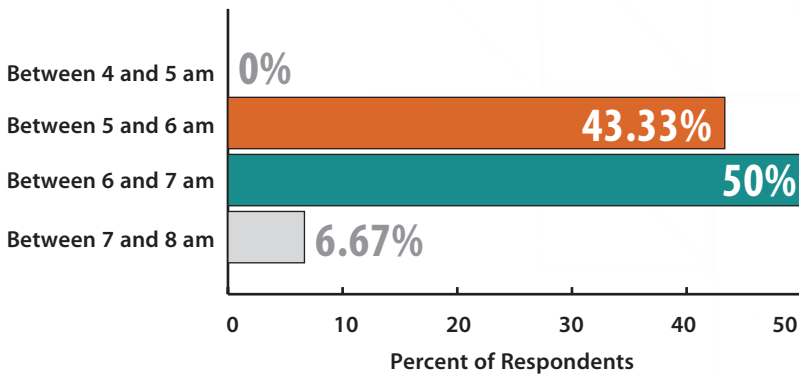

# THE MOST POPULAR ANSWERS ON CRST EUROPE'S SOCIAL MEDIA POLL

CRST Europe posted a poll on Facebook and asked people to respond. Here are the most popular responses from your colleagues.

**WHAT TIME DO YOU TYPICALLY WAKE UP?**