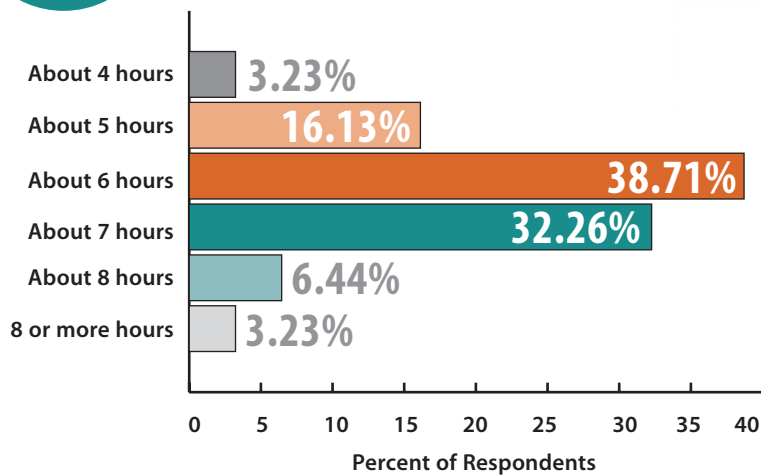

ON AVERAGE, HOW MANY HOURS OF SLEEP DO YOU GET?