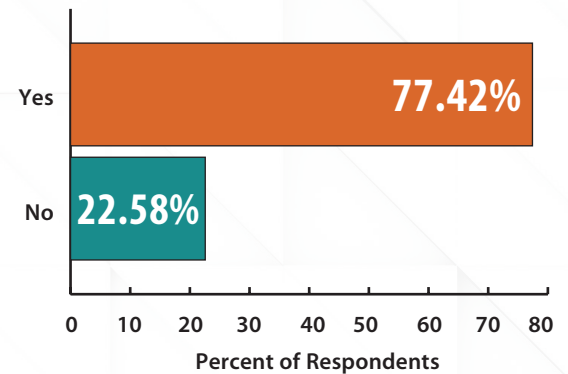

DO YOU EAT BREAKFAST EVERY DAY?